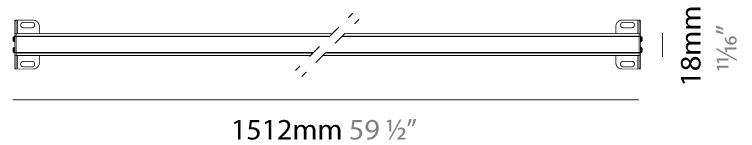

NEWLINE SURFACE

E15G0023

base number Color
Temperature

1. To build a product code in our configurator select the specify button on the base model # product page
2. To build a manual product code on this datasheet choose from the options listed below in blue font and add the suffix to the base model #

GENERAL

Series: Newline
Partner: Diamante
Division: Exterior
Installation: Surface
Product Type: Uplight
Mounting Location: Above Ground
Light Distribution: Uplight

PHYSICAL

Shape: Cylinder
Length (mm): 1512
Length (in): 59 1/2
Width (mm): 40
Width (in): 1 9/16
Height (mm): 22
Height (in): 7/8
Weight (kg): 0.4
Diffuser: PMMA - Opal
Fixture Finish: ANS
Fixture Material: Aluminum / Polycarbonate

ELECTRICAL

Lamp Type: LED
Input Wattage (W): 21
Dimming: Non-Dimmable
Driver Included: No
Driver Location: Remote
Driver Type: Constant Voltage - Universal
Driver Class: Class 2
Input Voltage (V): 120 - 277
Output Voltage (V): 24
Upon Request: 0-10V Dimming, Phase Dimming, DALI Dimming (Contact Zaneen for driver details)

LED

Number of LEDs: 240
Color Temperature (°K): 3000 / 4000
Max. Delivered Lumen (lm): 1785 / 1940
Nominal Lumen (lm): 3125 / 3400
CRI: >80 CRI
Lamp Life (hrs): 50000

OPTICAL

Beam Angle: 120
Adjustability: Fixed

RATINGS AND CERTIFICATIONS

Certified By: Certified for North American Standards
IP rating: IP66
IK Rating: IK08

PROJECT
TYPE
SPECIFIER
QUANTITY
DATE