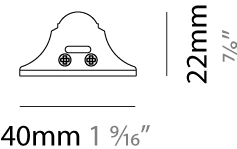

NEWLINE SURFACE

E15G0023

base number Color
Temperature

1. To build a product code in our configurator select the specify button on the base model # product page
2. To build a manual product code on this datasheet choose from the options listed below in blue font and add the suffix to the base model #

GENERAL

Series: Newline
Partner: Diamante
Division: Exterior
Installation: Surface
Product Type: Uplight
Mounting Location: Above Ground
Light Distribution: Uplight

PHYSICAL

Shape: Cylinder
Length (mm): 1512
Length (in): 59 1/2
Width (mm): 40
Width (in): 1 9/16
Height (mm): 22
Height (in): 7/8
Weight (kg): 0.4
Diffuser: PMMA - Opal
Fixture Finish: ANS
Fixture Material: Aluminum / Polycarbonate

ELECTRICAL

Lamp Type: LED
Input Wattage (W): 21
Dimming: Non-Dimmable
Driver Included: No
Driver Location: Remote
Driver Type: Constant Voltage - Universal
Driver Class: Class 2
Input Voltage (V): 120 - 277
Output Voltage (V): 24
Upon Request: 0-10V Dimming, Phase Dimming, DALI Dimming (Contact Zaneen for driver details)

LED

Number of LEDs: 240
Color Temperature (°K): 3000 / 4000
Max. Delivered Lumen (lm): 1785 / 1940
Nominal Lumen (lm): 3125 / 3400
CRI: >80 CRI
Lamp Life (hrs): 50000

OPTICAL

Beam Angle: 120
Adjustability: Fixed

RATINGS AND CERTIFICATIONS

Certified By: Certified for North American Standards
IP rating: IP66
IK Rating: IK08

PROJECT
TYPE
SPECIFIER
QUANTITY
DATE