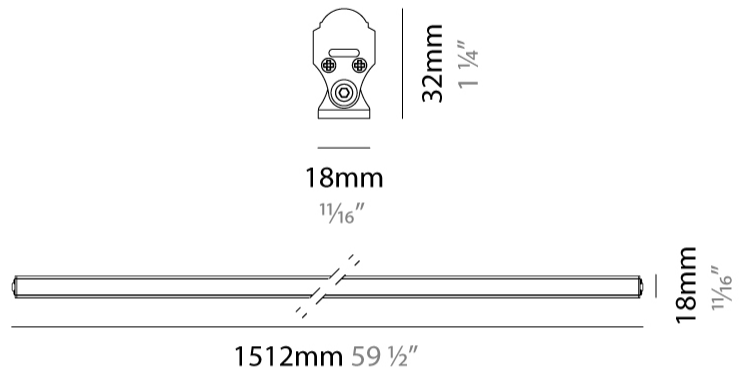

NEWLINE SURFACE

E15G0024

base number Color
Temperature

1. To build a product code in our configurator select the specify button on the base model # product page
2. To build a manual product code on this datasheet choose from the options listed below in blue font and add the suffix to the base model #

GENERAL

Series: Newline
Partner: Diamante
Division: Exterior
Installation: Surface
Product Type: Uplight
Mounting Location: Above Ground
Light Distribution: Uplight

PHYSICAL

Shape: Cylinder
Length (mm): 1512
Length (in): 59 ½
Width (mm): 40
Width (in): 1 ⅞
Height (mm): 22
Height (in): 7/8
Weight (kg): 0.4
Diffuser: PMMA - Opal
Fixture Finish: ANS
Fixture Material: Aluminum / Polycarbonate

ELECTRICAL

Lamp Type: LED
Input Wattage (W): 21
Dimming: Non-Dimmable
Driver Included: No
Driver Location: Remote
Driver Type: Constant Voltage - Universal
Driver Class: Class 2
Input Voltage (V): 120 - 277
Output Voltage (V): 24
Upon Request: 0-10V Dimming, Phase Dimming, DALI Dimming (Contact Zaneen for driver details)

LED

Number of LEDs: 240
Color Temperature (°K): 3000 / 4000
Max. Delivered Lumen (lm): 1785 / 1940
Nominal Lumen (lm): 3125 / 3400
CRI: >80 CRI
Lamp Life (hrs): 50000

OPTICAL

Beam Angle: 120
Adjustability: Tilting

RATINGS AND CERTIFICATIONS

Certified By: Certified for North American Standards
IP rating: IP66
IK Rating: IK08

PROJECT
TYPE
SPECIFIER
QUANTITY
DATE